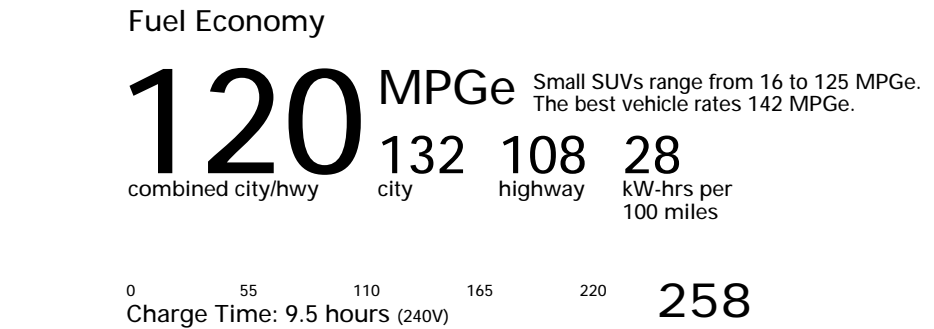

COMFORT & CONVENIENCE(cont.)
Tire Mobility Kit (In Lieu of Spare Tire) INCLUDED
Full Battery Charge INCLUDED

Manufacturer's Suggested Retail Price: **$34,000.00**

ADDED FEATURES:
*Convenience Package: $3,500.00
Power Sunroof
Hyundai Digital Key
Wireless Device Charging
Battery Warmer System
Leather-Wrapped Steering Wheel
Power Windows with Front Auto-Down/Up
Power Driver Seat with Lumbar Adjustment
Heated Front Seats
LED Interior Lights

*Cargo Package $165.00
Cargo Tray, First Aid Kit & Cargo Blocks
*Carpeted Floor Mats $155.00

Inland Freight & Handling : $1,185.00
Total Price : **$39,005.00**

You save
$3,750
in fuel costs over 5 years compared to the average new vehicle.

Annual fuel cost
$550

Fuel Economy & Greenhouse Gas Rating (tailpipe only)   Smog Rating (tailpipe only)

This vehicle emits 0 grams CO₂ per mile. The best emits 0 grams per mile (tailpipe only). Does not include emission from generating electricity; learn more at fueleconomy.gov.

Manufacturer's suggested retail price includes manufacturer's recommended pre-delivery service. Gasoline license and title fees state and local taxes and dealer installed options and accessories are not included in the manufacturer's suggested retail price. This label has been affixed to this vehicle by Hyundai Motor America, pursuant to the requirements of 15 U.S.C. 1231 et seq. which prohibits its removal or alteration prior to delivery to the ultimate purchaser.

PARTS CONTENT INFORMATION FOR VEHICLE IN THIS CARLINE:

U.S./CANADIAN PARTS CONTENT: 1 %
MAJOR SOURCES OF FOREIGN PARTS CONTENT: KOREA: 96 %
EUROPE: 1 %

Note: Parts content does not include final assembly, distribution, or other non-parts costs.

FOR THIS VEHICLE:
FINAL ASSEMBLY POINT: ULSAN, KOREA
COUNTRY OF ORIGIN:
ENGINE: KOREA
TRANSMISSION: KOREA

189   A   1342KASIAN